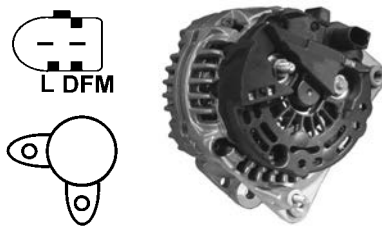

111989 Alternator 14 V, 90 Amp

Replacing: SG9B088, SG9B087, SG9B059, SG9B049, SG9B013, 2543328, 2543320, 2542767, 2542571, 2542241C, 2542241B

Servicing: Audi, Seat, Skoda, VW

B+ M8, Grooves 6, Pulley SP, Fan IF

Alternative no.: 115482

A: 39.60 B: 14.00 C: 61.00 mm