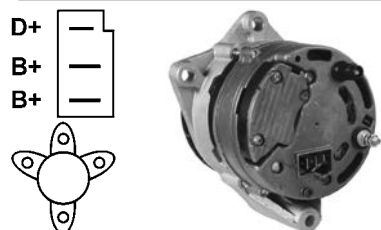

110577 Alternator 28 V, 55 Amp

Replacing: NAB903

Servicing: Various

B+ M6, Terminal W, Grooves 2, Pulley DP, Fan EF

With mounting bearing bracket for left and right engine side.

A: 115.20 B: 80.10 mm