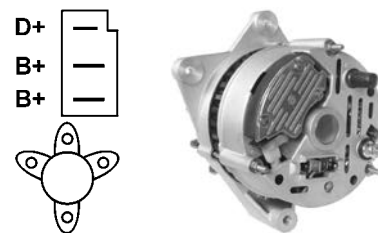

110976 Alternator 14 V, 65 Amp

Replacing: NAB904, NAB902

Servicing: Various

B+ M6, Terminal W, Grooves 1, Pulley P, Fan EF, Not Insulated return With mounting bearing bracket for left and right engine side. Universal Alternator.

B: 56.00 mm