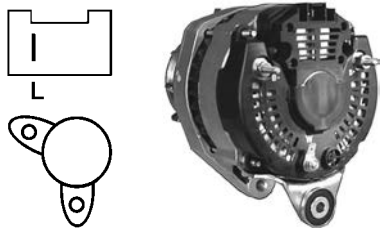

111940# Alternator 14 V, 70 Amp

Replacing: A13N276, A13N274, 2541714, 2541712

Servicing: Massey Ferguson

B+ M6, Terminal W, Pulley w/o, Fan IF

B: 27.00 C: 71.30 mm