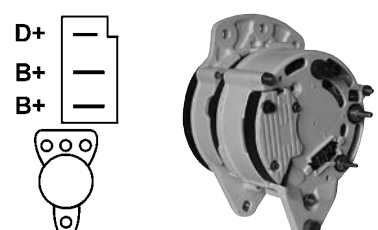

112237 Alternator 14 V, 70 Amp

Replacing: NAB900M

Servicing: Various

B+ M6, Terminal W, Grooves 1, Pulley P, Fan EF, Insulated return Pulley distance is ok from 34.00 to 43.00 mm.

A: 34.00-43.00 B: 10.90 C: 84.00 mm