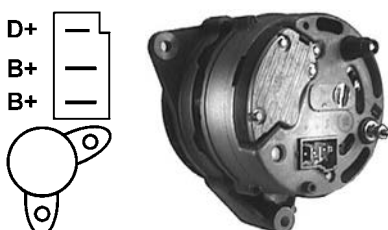

110971# Alternator 14 V, 65 Amp

Replacing: 0120489708, AAK4503, AAK4192, 11.201.544, 11.201.390

Servicing: Opel, Various Agriculture Vehicles, Vauxhall

B+ Plug, Terminal W, Grooves 1, Pulley P, Fan EF

A: 85.00 B: 56.00 mm