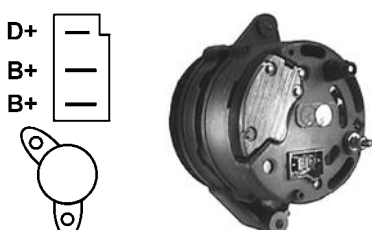

110972 Alternator 14 V, 65 Amp

Replacing: 0120489124, 0120489123, 0120489121

Servicing: Opel, Various Agriculture Vehicles, Vauxhall

B+ Plug, Grooves 1, Pulley P, Fan EF

A: 87.90 B: 56.00 mm