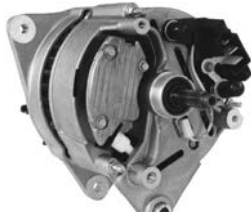

110607 Alternator 14 V, 70 Amp

Replacing: 54022558, 54022516, 54022513, 54022374, 54022351, 54022301, 54022248, 54022222, 54022130, 24264A

Servicing: Ford

B+ M6, Grooves 4, Pulley SP, Fan w/o As HC-CARGO 111754, but w/o vacuum pump.

A: 33.70 B: 11.30 C: 83.00 mm