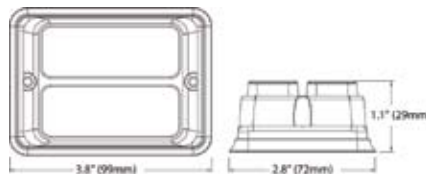

171650 LED Flash

12 / 24 V., **Colour** White, **H.** 35, **Bulb** LED, **Approval** 033959, 12 Flash patterns. Multi-module synchronization. Bracket: Cargo 171659.