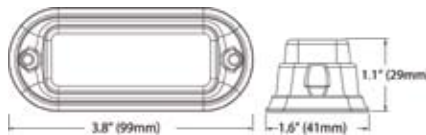

170528 Base Plate
Servicing: Cargo 170491,171018, 170490,170650,170651,171498,170680.

170653 Beacon Socket
Servicing: Cargo 170650,170651

w/LED

171641 LED Flash
 12 / 24 V., **Colour** Orange, **H.** 29,
Bulb LED, **Approval** 033959,
 12 Flash patterns. Multi-module
 synchronization. **Bracket:** Cargo 171657.