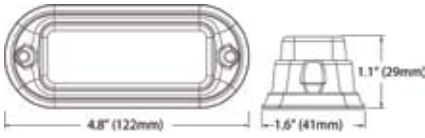

171646 LED Flash

12 / 24 V., **Colour** White, **H.** 35, **Bulb** LED, **Approval** 033959, 19 Flash patterns. Multi-module synchronization. Bracket: Cargo 171658.