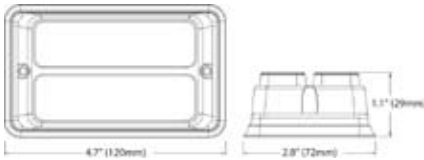

171655 LED Flash

12 / 24 V., **Colour** Red, **H.** 35, **Bulb** LED, **Approval** 033959, 19 Flash patterns. Multi-module synchronization. **Bracket:** Cargo 171660.