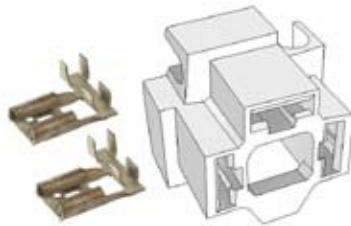

171282 Bulb Holder Set

Connection Plug, **Socket** P43t,
Contents: 1 pcs.: Cargo 170799 w/ terminals.
3 pcs.: Cargo 191938.