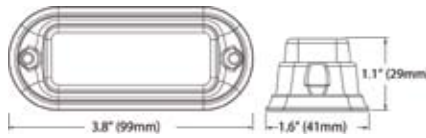

w/LED

171641 LED Flash
12 / 24 V., **Colour** Orange, **H.** 29,
Bulb LED, **Approval** 033959,
12 Flash patterns. Multi-module
synchronization. **Bracket:** Cargo 171657.