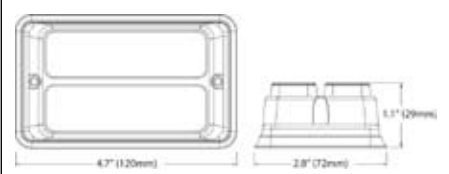

171653 LED Flash

12 / 24 V., **Colour** Orange, **H.** 35, **Bulb** LED, **Approval** 033959, 19 Flash patterns. Multi-module synchronization. Bracket: Cargo 171660.