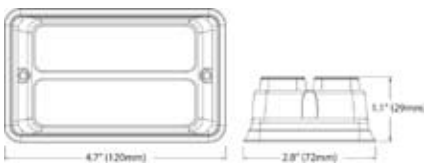

171656 LED Flash

12 / 24 V., **Colour** Blue, **H.** 35, **Bulb** LED, **Approval** 033959, 19 Flash patterns. Multi-module synchronization. **Bracket:** Cargo 171660.