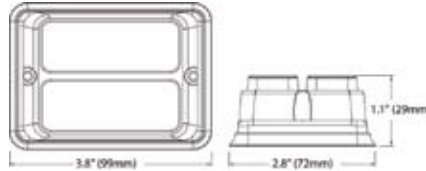

171649 LED Flash

12 / 24 V., **Colour** Orange, **H.** 35, **Bulb** LED, **Approval** 033959, 12 Flash patterns. Multi-module synchronization. Bracket: Cargo 171659.