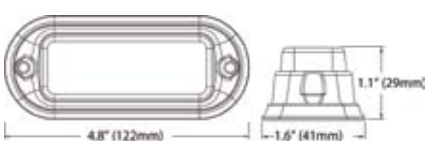

171648 LED Flash

12 / 24 V., **Colour** Blue, **H.** 35, **Bulb** LED, **Approval** 033959, 19 Flash patterns. Multi-module synchronization. Bracket: Cargo 171658.