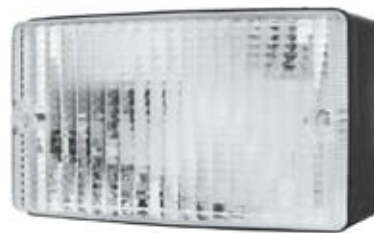

Reversing Lamps

170689 Reversing Lamp
Dimension 130 x 76 x 55,
Mount. holes dist. 56,