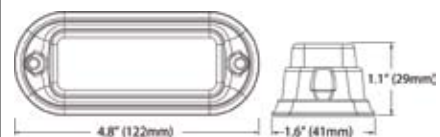

171645 LED Flash
12 / 24 V., **Colour** Orange, **H.** 35,
Bulb LED, **Approval** 033959,
19 Flash patterns. Multi-module
synchronization. **Bracket:** Cargo 171658.