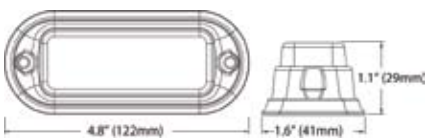

171647 LED Flash

12 / 24 V., **Colour** Red, **H.** 35, **Bulb** LED, **Approval** 033959, 19 Flash patterns. Multi-module synchronization. Bracket: Cargo 171658.