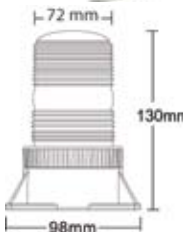

171673 LED Beacon

11-110 V., **Colour** Orange, **O.D.** 72, **H.** 130, **Lens** Polycarbonat, **Bulb** LED, **Tightness** norm IP 66, **Approval** 036250, 45 flash/min.