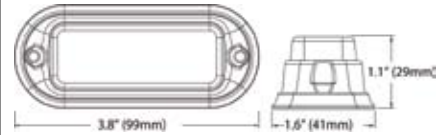

171643 LED Flash
12 / 24 V., **Colour** White, **H.** 29,
Bulb LED, **Approval** 033959,
12 Flash patterns. Multi-module
synchronization. **Bracket:** Cargo 171657.