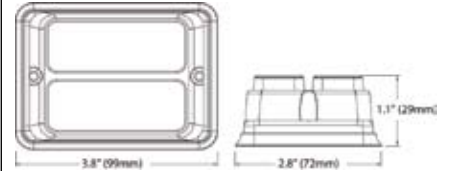

171652 LED Flash

12 / 24 V., **Colour** Blue, **H.** 35, **Bulb** LED, **Approval** 033959, 12 Flash patterns. Multi-module synchronization. Bracket: Cargo 171659.