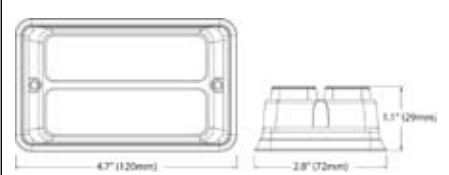

171654 LED Flash

12 / 24 V., **Colour** White, **H.** 35, **Bulb** LED, **Approval** 033959, 19 Flash patterns. Multi-module synchronization. Bracket: Cargo 171660.