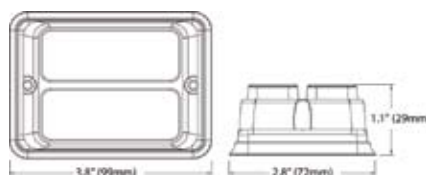

171651 LED Flash

12 / 24 V., **Colour** Red, **H.** 35, **Bulb** LED, **Approval** 033959, 12 Flash patterns. Multi-module synchronization. Bracket: Cargo 171659.