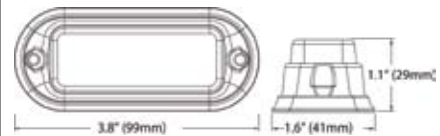

171644 LED Flash
12 / 24 V., **Colour** Blue, **H.** 29,
Bulb LED, **Approval** 033959,
12 Flash patterns. Multi-module
synchronization. **Bracket:** Cargo 171657.