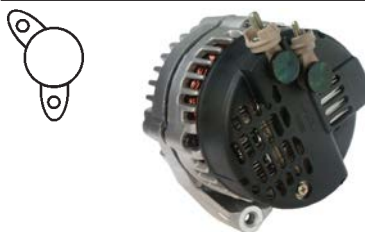

112703 Alternator 14 V, 120 Amp.

Replacing: A14VI13, 2541760B, 2541760

Servicing: Citroen, Fiat, Peugeot

B+ M8, Grooves 6, Pulley SP, Fan IF

A: 92.00 B: 56.00 mm