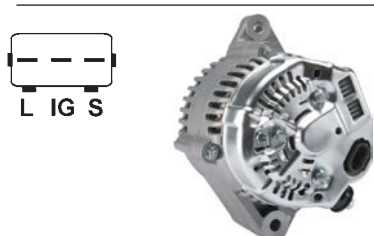

114362 Alternator 14 V, 80 Amp.
Replacing: 102211-5041, 102211-5040, 101211-9590, 101211-4131, 101211-0952
Servicing: Toyota
B+ M6, Grooves 4, Pulley SP
B: 58.00 mm

114363 Alternator 28 V, 60 Amp.
Replacing: 101211-7910
Servicing: Toyota
B+ M6, Grooves 2, Pulley DP