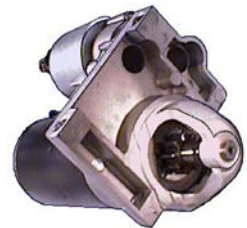

111490 Starter 12 V, 1.4 kW

Replacing: 56027350
Servicing: Eagle, Jeep
B+ M8, Total length 245.50,
Gear type GR, Mounting holes 2 (0)
A: 66.00 B: 11.00 mm