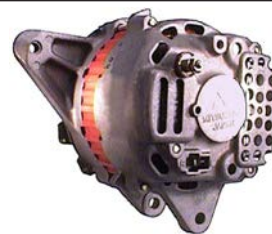

110140 Alternator 14 V, 50 Amp.

Replacing: MD034132, MD034131, MD034130, MD015041, MD015040, MD009071, MD009054, MD009053, MD009052, MD007509

Servicing: Dodge, Hyundai, Mitsubishi, Plymouth

B+ M5, Grooves 1, Pulley P, Fan EF

A: 42.00 B: 13.00 C: 47.00 mm