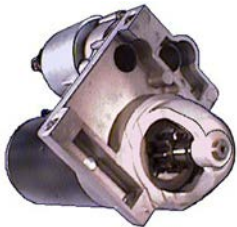

111490 Starter 12 V, 1.4 kW

Replacing: 0001108154, 0001108056,
0001108052, 0001108031

Servicing: Eagle, Jeep

B+ M8, Total length 245.50,
Gear type GR, Mounting holes 2 (0)

A: 66.00 B: 11.00 mm