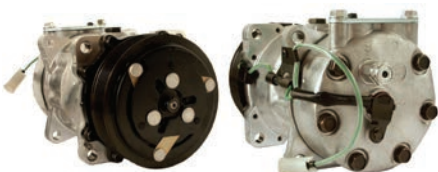

240203# Compressor

Replacing: SD7H15-7930, SD7H15-7846

Servicing: Volvo
12 V, Pulley type SP, Grooves 6,
Oil type PAG 100, Oil capacity 240 ml,
Refrigerant R134a

A: 119.00 B1: 46.50
B2: 42.50 C: 246.50 mm