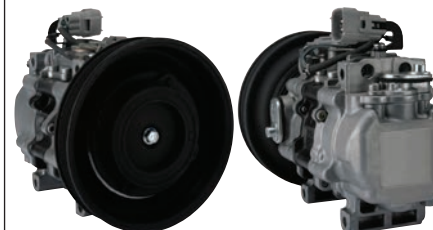

Servicing: BMW

 12 V, Pulley type SP, Grooves 6,
Oil type PAG 46, Oil capacity 120 ml,
Refrigerant R134a

 A: 100.00 B1: 29.00
B2: 46.50 C: 215.00 mm

240876 Compressor

Replacing: 442500-2561

Servicing: Toyota