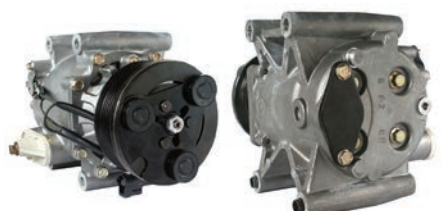

240304 Compressor

Replacing: 10-160-01024

Servicing: Jaguar

12 V, Pulley type SP, Grooves 6,
Oil type PAG 46, Oil capacity 120 ml,
Refrigerant R134a

A: 95.00 B1: 76.30
B2: 58.50 C: 209.50 mm