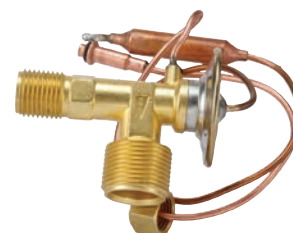

260830 Expansion Valve
Replacing: 97626-38000
Servicing: Hyundai
A: 84.00 B: 25.50 C: 33.00 mm

260834 Expansion Valve
Replacing: 80220-S84-A02
Servicing: Citroen, Honda
A: 66.00 B: 39.00 C: 39.00 mm