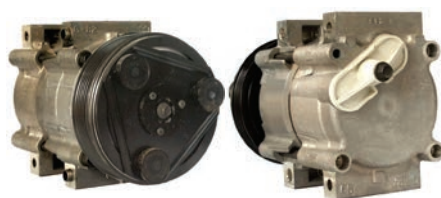

240221 Compressor

Replacing: R96BW19D629DA, 96BW19D-629DA, 96AW19D629CA, 94BW19D629DB, 94BW19D629DA, 93BW19D629HC, 93BW19D-629HB

Servicing: Ford, Toyota

12 V, Pulley type SP, Grooves 6, Oil type PAG 46, Oil capacity 180 ml, Refrigerant R134a

A: 125.00 B1: 72.50
B2: 53.50 C: 207.50 mm