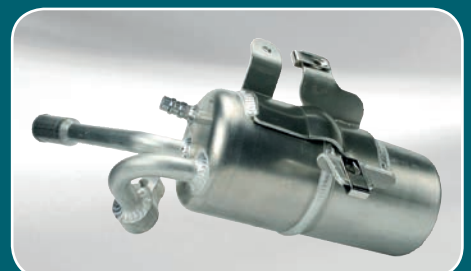

A/C COMPONENTS & UNIVERSAL PARTS

2015/2016