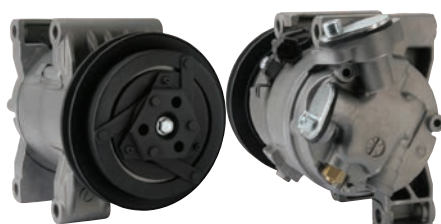

A: 110.00 B1: 48.00
B2: 38.00 C: 225.00 mm

240887 Compressor

Replacing: EA059-45010, EA052-45010, EA051-45010, EA050-45010, 3G930-45010

Servicing: Nissan

12 V, Pulley type P, Grooves 1, Oil type PAG 46, Oil capacity 200 ml, Refrigerant R134a