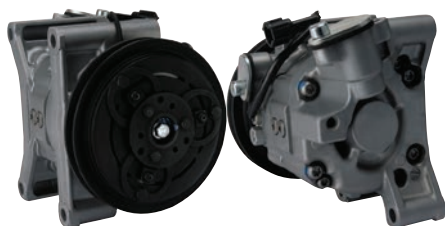

NEW PRODUCT
www.hc-cargo.com

240952* Compressor
 Replacing: 506041-0191
 Servicing: Suzuki
 12 V, Pulley type SP, Grooves 7
 A: 110.00 mm

240960 Compressor
 Replacing: 506021-5421
 Servicing: Nissan
 12 V, Pulley type P, Grooves 1,
 Oil type PAG 100, Oil capacity 180 ml,
 Refrigerant R134a
 A: 135.00 B1: 45.00
 B2: 45.00 C: 203.00 mm