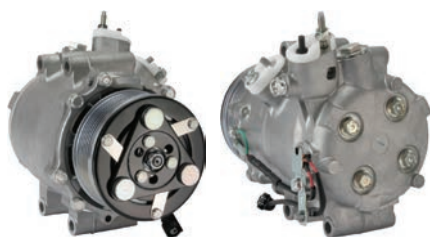

241014 Compressor

Replacing: 38800-RSR-E02, 38800-RSR-E010M2, 38800-RSR-E01

Servicing: Honda

12 V, Pulley type Triple Pulley, Grooves 7, Oil type PAG 46, Oil capacity 80 ml, Refrigerant R134a

A: 100.00 B1: 71.50
B2: 50.00 C: 208.00 mm

241019 Compressor

Replacing: 8H0260805B, 8H0260805A, 8H0260805, 8E0260805BM

Servicing: Audi

12 V, Pulley type Triple Pulley, Grooves 6, Oil type PAG 46, Oil capacity 120 ml, Refrigerant R134a

A: 115.00 B1: 59.00
B2: 41.50 C: 223.00 mm

NEW PRODUCT
www.hc-cargo.com

241024* Compressor

Replacing: GJ6F-61-K00B, GJ6F-61-K00A, GJ6F-61-K00

Servicing: Mazda

NEW PRODUCT
www.hc-cargo.com

241015 Compressor

Replacing: 97701-2H040, 97701-2H000

Servicing: Hyundai, Kia

12 V, Grooves 6, Oil type PAG 46, Oil capacity 150ml, Refrigerant R134a

A: 124.00 B1: 94.50 mm

NEW PRODUCT
www.hc-cargo.com

241021 Compressor

Replacing: 97701-3K520

Servicing: Hyundai, Kia

NEW PRODUCT
www.hc-cargo.com

241022 Compressor

Replacing: 97701-2B750, 97701-2B700

Servicing: Hyundai

12 V, Grooves 6, Oil type PAG 46, Oil capacity 120ml, Refrigerant R134a

A: 120 mm

241028 Compressor

Replacing: 8200898810, 8200720417

Servicing: Renault

12 V, Pulley type Triple Pulley, Grooves 6, Oil type PAG 46, Oil capacity 150 ml, Refrigerant R134a

A: 120.00 B1: 87.00
B2: 69.00 C: 230.00 mm

NEW PRODUCT
www.hc-cargo.com

241030* Compressor

Replacing: 97701-2E200

Servicing: Hyundai, Kia