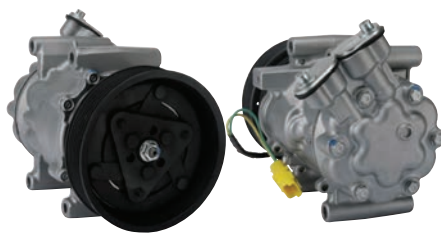

240933 Compressor

Replacing: SD6V12-1904, SD6V12-1446

Servicing: Nissan, Renault

12 V, Pulley type SP, Grooves 7,
Oil type PAG 46, Oil capacity 135 ml,
Refrigerant R134a

A: 125.00 B1: 75.00
B2: 53.50 C: 210.00 mm