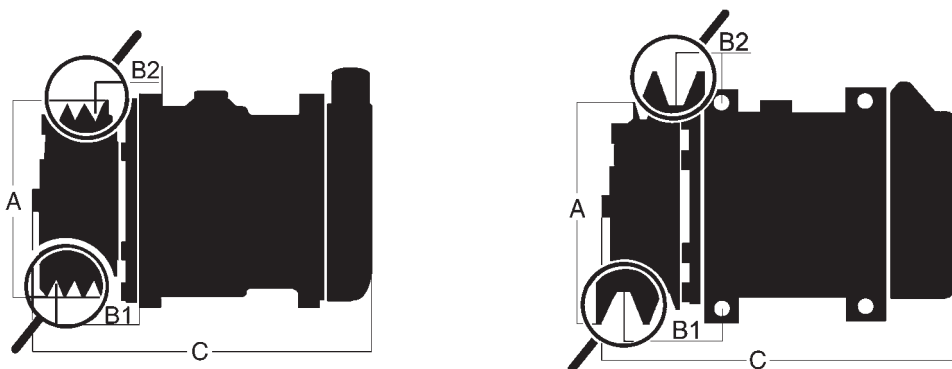

COMPRESSOR

VERY IMPORTANT !

When replacing the compressor, you must flush the A/C system and ensure that the oil in the system is replaced, along with checking that the oil level is sufficient.

NB. Dryer/ accumulator must be replaced, when replacing the compressor