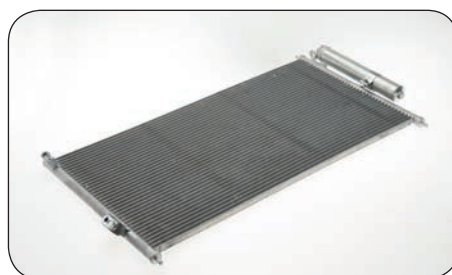

Edition 2015/2016